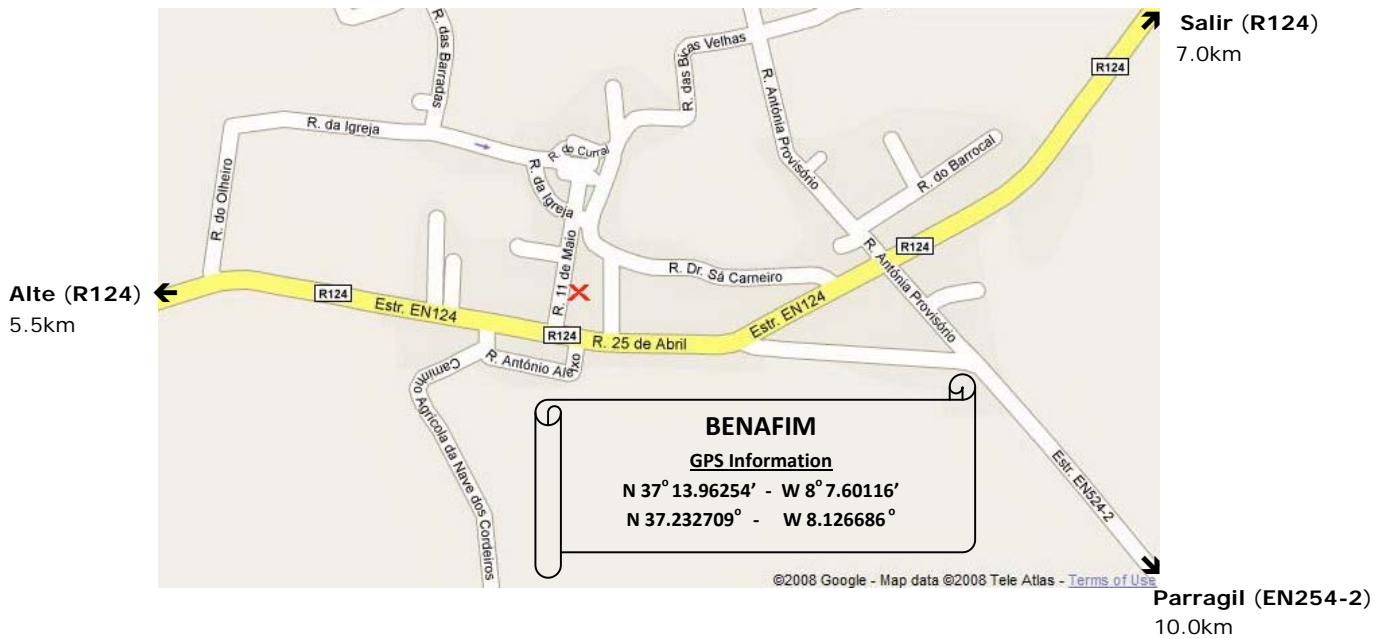

ROVworld Lda - Office Location

Rua 11 de Marco, N.º 16, Benafim, 8100-352 Loule, Portugal

+351 289 472 326

+351 919 267 102

www.rovworld.eu

info@rovworld.eu

From the South [N270]
Turn North off N270 to Parragil
Drive through Parragil. Stay on road
until you reach Benafim.
Parragil -> Benafim = 10.5km

BENAFIM
GPS Information
N 37° 13.96254' - W 8° 7.60116'
N 37.232709° - W 8.126686°

Alte (R124)
5.5km

Salir (R124)
7.0km

Parragil (EN254-2)
10.0km