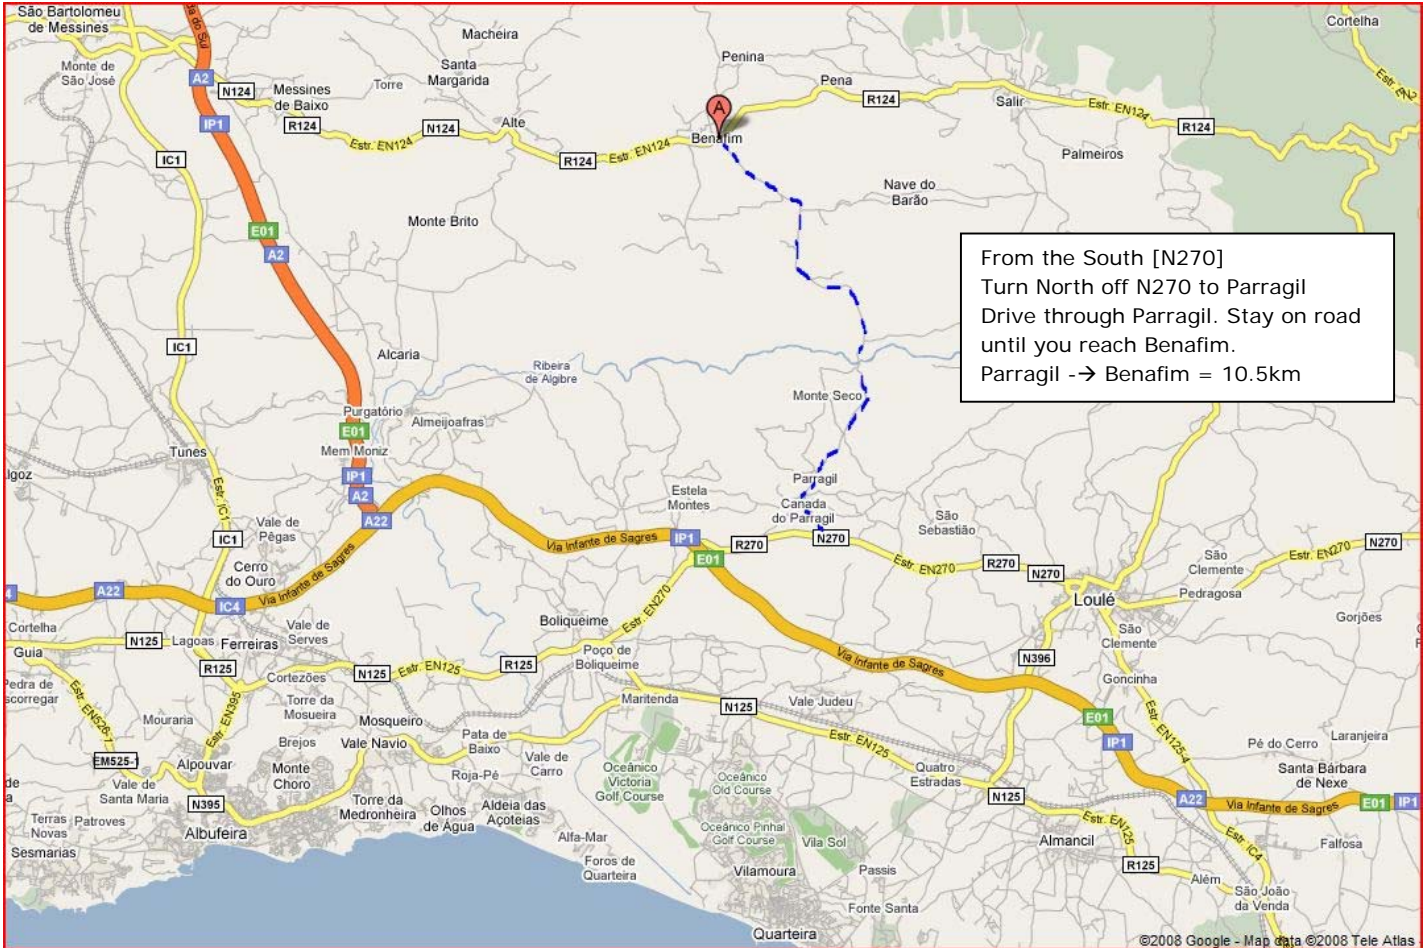

ROVworld Lda - Office Location

Rua 11 de Marco, N.º 16, Benafim, 8100-352 Loule, Portugal

+351 289 472 326

+351 919 267 102

www.rovworld.eu

info@rovworld.eu

From the South [N270]
Turn North off N270 to Parragil
Drive through Parragil. Stay on road
until you reach Benafim.
Parragil -> Benafim = 10.5km

BENAFIM
GPS Information
N 37° 13.96254' - W 8° 7.60116'
N 37.232709° - W 8.126686°

Alte (R124)
5.5km

Salir (R124)
7.0km

Parragil (EN254-2)
10.0km